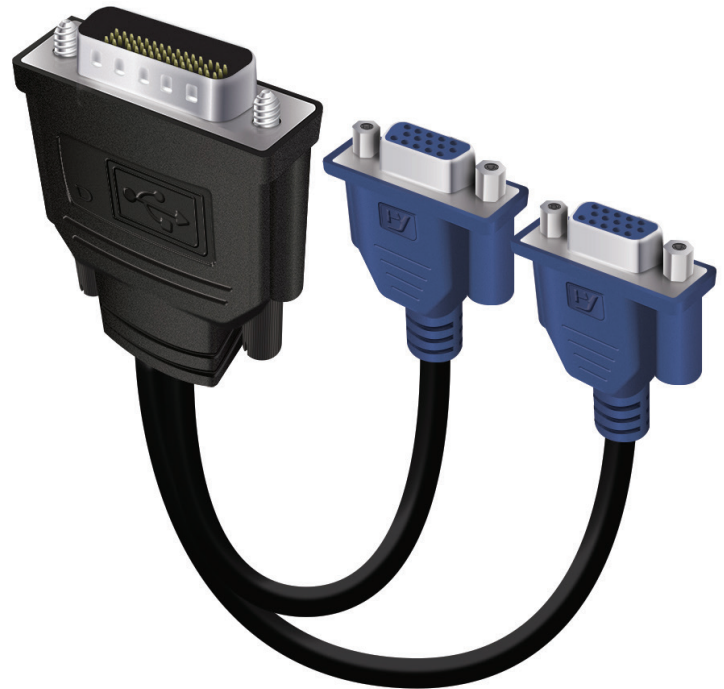

VIDEO ADAPTER

DMS59 ▶ VGA

Display Splitter Adapter

Part no. DMS59-VGA

Connect DMS59 Source to a VGA Display

This ALOGIC DMS59 to 2 X VGA Female Display Splitter Adapter - (1) Male to (2) Female cable adapter cable allows to connect two VGA displays from one DMS59 enabled video card.

User Interface

Input DMS59 Male Plug x 1
Output VGA Female Plug x 2

Warranty

Lifetime

Package Includes

DMS59 to VGA Display Splitter Adapter x 1