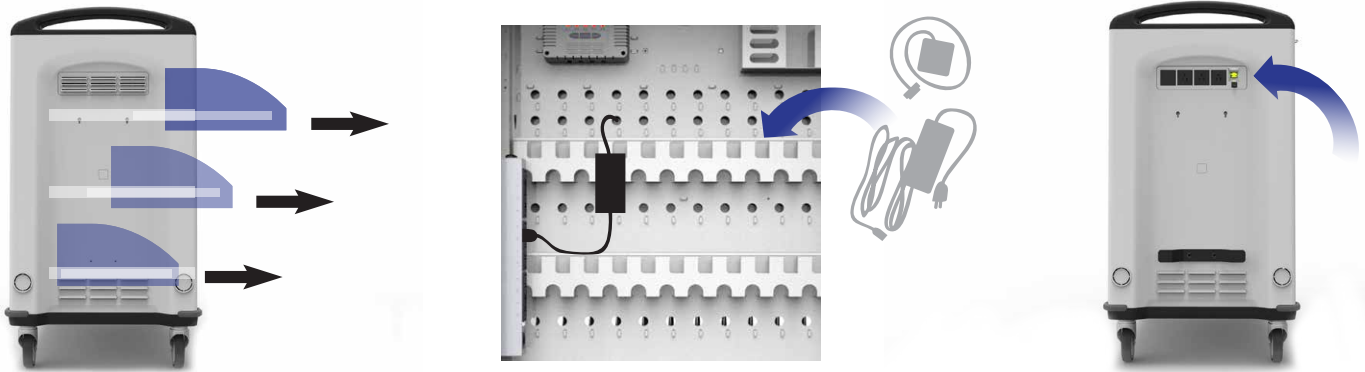

36 Bay Notebook/Chromebook & Tablet Charging Trolley

The Vrova Smartbox (SB-CT36BNT) is a cost-effective, safe and easy way to charge and secure up to 36 Notebooks, Chromebooks or Tablets. Its rugged design combined with the intelligent self-monitoring charging system makes it a veritable workhorse in any classroom environment.

This Smartbox features slide-out shelves for easy access to your devices and a 3-point locking mechanism for safety and security.

Part Nos: **SB-CT36BNT**

Warranty:

Package Contents

- SB-CT36BNT X 1
- User Manual X 1
- Keys X 1
- Power Cord (IEC C14 to Aus 3 Pin Female) X 36

Intelligent Charging System

- Self-monitoring system determines the best charging sequence for the devices.
- Charges all the devices in groups of 10 at once or each group of 10 individually.
- Automatic, safe and efficient with no programming required

Rugged & Durable Design

- Steel construction for durability and security
- Medical grade casters provide a rugged, yet easily manoeuvrable storage trolley.

Easy, Secure & Mobile

- Holds up to 36 Notebooks, Chromebooks or Tablets on sliding shelves for easy access.
- Device separators with in-built cable clips provide easy routing for cables for tidy and safe setup.
- Features individual compartments for convenient placement of AC adapters.
- 3-point steel locking mechanisms built into cabinet doors provide security during charging & storage