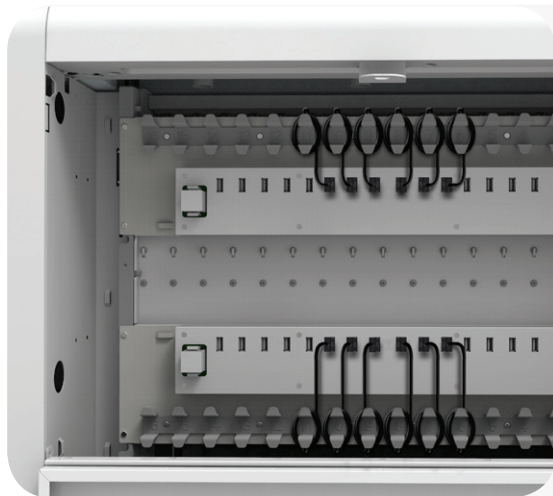

# 32 Bay Tablet SYNC & CHARGE Trolley

- Up to 13" Devices

Part no. SB-CST32T

-  Charge up to 32 Devices
-  Easy Rolling Casters
-  Intelligent Charging System
-  Extra 3 External Power Outlets
-  Advanced Cable Management
-  Individual Compartments
-  Functional, Secure & Compact
-  Slide-in door to save space

## Intelligent Charging System

- The trolley features 32 individual USB Ports for charging each device.
- LED indicators at top of the trolley corresponding to each USB Port show the current charging status.

### Physical Characteristics

<b>External Dimensions (mm)</b>	926(H) X 820(W) X 550(D) mm
<b>Slot Dimensions (mm)</b>	290 (H) X 21(W) X 350(D)mm - Suitable for up to 13inch devices
<b>Weight</b>	N.W. 75 kgs; G.W: 85 kgs
<b>Cable Management</b>	Number device slots with cable clips, Power Cord Winder
<b>Cooling/Ventilation</b>	Ventilation slots on Front/ Rear doors & Side Panels
<b>Power Cord Winder</b>	Castors: 4 X 5" Castors (2 Castors with Brakes)