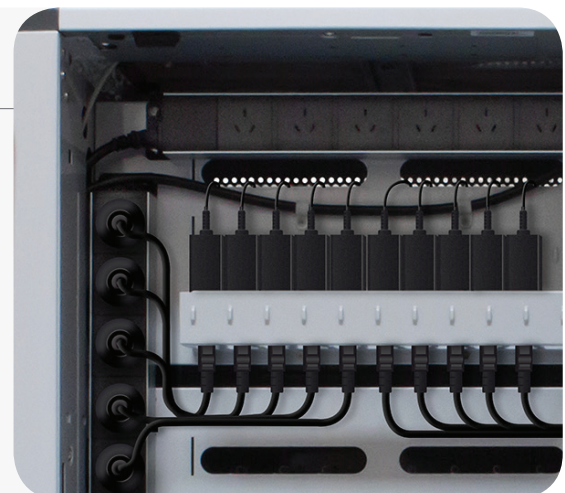

Smartbox

32 Bay Notebook/ Chromebook & Tablet Charging Trolley

Part no. SB-CT32B156

Charge up to
32 Devices

Easy Rolling
Casters

Intelligent Charging
System

Extra 3 External
Power Outlets

Advanced Cable
Management

Individual
Compartments

Functional, Secure &
Compact

Sliding Shelves

Sliding Shelves

- Shelves are easily accessible for loading and retrieval of the device. The cart can take devices up to 15.6" size giving you the flexibility to choose the device of any size to suit your requirement.
- Inbuilt smart cable management and the baskets for holding the power adapters keeps everything in place and tidy.

Seamless Intelligent Charging

- Intelligent charging system determines the best charging sequence without any programming required.
- Devices are efficiently charged and protected from any circuit overload.
- When fully loaded each shelf is charged sequentially in intervals (approx.) of 15 minutes till all the devices are charged and then automatically switched off