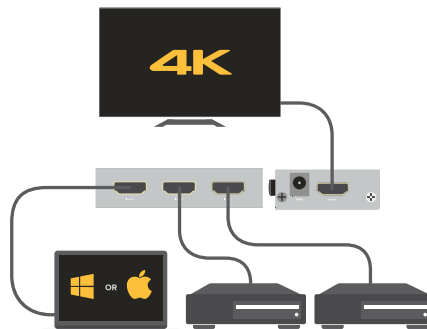

HDMI Switch

3 Port HDMI Switch With Remote

Part no. HD4KSW03

Switch between 3 HDMI Sources:

This Alogic 3-Port HDMI video switch lets you share a single HDMI display with up to three HDMI enabled sources. The switch is compliant with HDMI 2.0 Specifications and support resolutions up to 4K - 60Hz

HDMI 2.0 & HDCP 2.2 : Ultra HD 4K Support

The switch is compliant with HDMI 2.0 and HDCP 2.2 specifications. It supports true Ultra HD 4K-60Hz for a stunning viewing experience.

IR Remote & Auto Switching

The switch comes included with a IR remote for easy switching between various video sources. It also supports auto switching to the latest device being connected. The in built switch button also enables manual switching when required .

Specifications

- User Interface:
 - Outputs: 1 x HDMI
 - Inputs: 3 x HDMI
- Resolution: Maximum up to 3840x2160@60Hz
- Audio: 7.1 Surround Sound
- Indicators: LED – Sources & Power
- Power: 5V/1A
- Physical Characteristics:
 - Colour: Grey/Orange Metal Housing
 - Dimensions: 80(L) X 51(W) X 20(H) mm
 - Net Weight: 109.3 gm (3 Port)