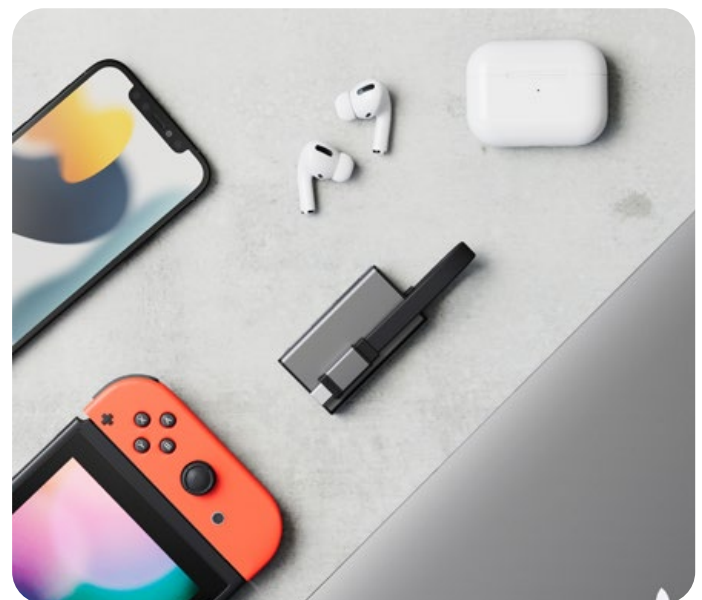

Made Compact with Patented MagForce Technology

Discreetly Store Your Adapter for WFH and Mobile Work MagForce technology, which appears in ALOGIC products for the first time in 2021, magnetically contains your in-built adapter cable when idle, significantly reducing space it occupies on desks or in bags.

Lightweight Design for Maximum Portability

Take it Anywhere ALOGIC engineers designed the MagForce with portability and convenience top of mind. The 44-gram adapter's slimline features make it a perfect travel companion in your bag or pocket.