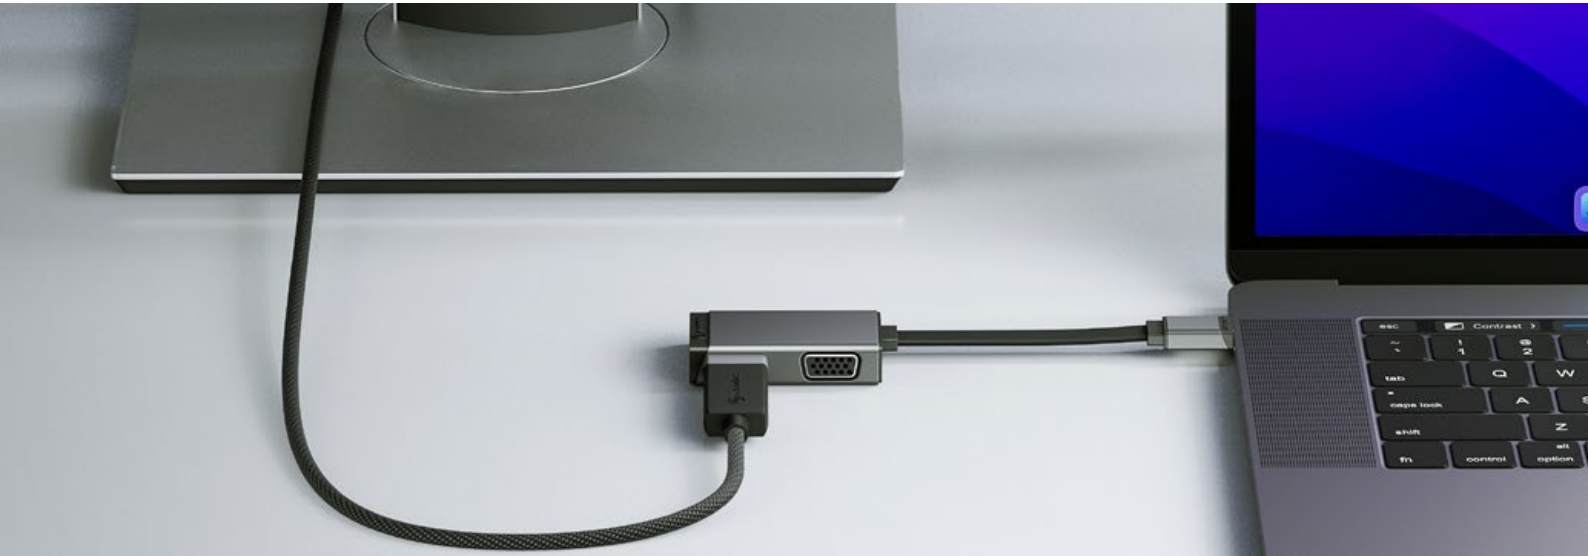

Colour

ULCVGHD-SGR

• Space Grey

MAGFORCE

Magnetic Cable Management

MagForce Play 2-in-1 Adapter

MagForce DUO Play 2-in-1 Adapter is designed for connecting a USB-C enabled computer (Windows/Mac/Chromebook) to HDMI or VGA enabled monitors and other display devices such as TVs and projectors.

The adapter supports display resolutions up to 4K Ultra HD (3840 x 2160). The device's compact form factor and minimal footprint make it perfect for on-the-go or at a desk use.

Connect Your Laptop to More Screens

More Screen Space for Laptop Activity ALOGIC's MagForce USB-C to HDMI and VGA Adapter, a two-in-one adapter for your USB-C devices, can mirror or extend your laptop screen with the vast majority of HDMI or VGA displays you interact with at home, work or remotely.*