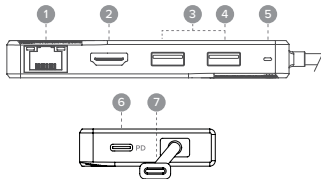

Welcome to ALOGIC

Willkommen bei ALOGIC

Benvenuti a ALOGIC

Bienvenue à ALOGIC

Bienvenido a ALOGIC

ALOGICへようこそ

ALOGIC 에 오신것을 환영합니다

Quick Start Guide

Quick Start Guide

Introduction

Specifications

Model	UCFUPRGE-SGR
Input (Upstream)	1 x USB-C
Output (Downstream)	1 x HDMI 4K@30Hz, 1 x USB-C 3.1 Gen 1 (5Gbps) with Power Delivery 100W, 2 x USB-A 3.0 (5Gbps) with BC 1.2 charging, 1 x RJ45 Gigabit Ethernet
Power	100W power pass through via USB-C Supports BC1.2 on one of the USB-A Ports
Warranty	2 years

Features

- Features HDMI 4K output port, a USB-C (USB 3.1 Gen 1) data transfer and charging port with PD (100W), 2 x USB-A (USB 3.0) ports and a Gigabit Ethernet port
- Enables you to mirror or extend the display of your laptop/tablet/phone to a TV, monitor or a projector with up to 4K resolution
- The hub has end to end EMI shielding to eliminate all interference from Wi-Fi and other wireless transmissions
- Can be easily used within your workspace or as a travel hub while working on-the-go
- With a Plug and Play design, there is no need to install any additional software or driver

Package Contents

- Fusion ALPHA 5-in-1 Hub
- User Manual

Physical Layout

1. 1 Gigabit Ethernet
2. 2 HDMI Port
3. 3 USB-A Ports
4. 4 USB-A Port with BC1.2
5. 5 LED Indicator
6. 6 USB-C Port with Power Delivery
7. 7 USB-C Connector