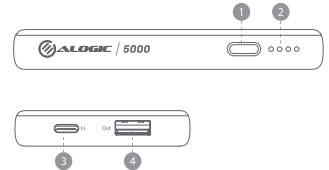

Specifications

Model	RA05BK
Input	USB-C
Output	USB-A (5V/2.4A)
Power	Maximum power output of up to 12W
Warranty	2 years

Features

- A full array of charging capabilities: USB-C input (10.5W), USB-A (12W)
- Lithium battery capacity: 5,000mAh
- 4 LED's to indicate charging and power level.
- Inbuilt high temperature, short circuit, overcurrent, low voltage, overvoltage and over-discharge protection.
- 30cm USB-C to USB-A Cable

Package Contents

Rapid 5000mAh Power Bank
30cm USB-C to USB-A cables
User Manual

Physical Layout

- 1 Power button
- 2 LED indicators
- 3 USB-C
- 4 USB-A

Operation Instruction

Before using the ALOGIC Rapid 5000mAh Power Bank for the first time, fully charge the device by plugging the USB-C cable to the power bank and a wall charger. The LED indicators will flash and show the battery capacity to indicate charging.