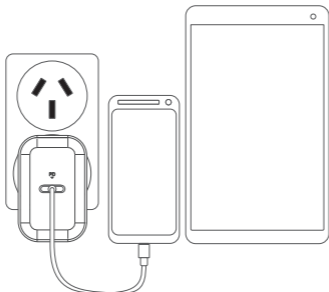

**Specifications:**

Model: WCC18WH, WCC18BK

Input: AC 100-240V 50-60Hz

Output: USB-C: 5V/3A, 9V/2A, 12V/1.5A

Power Output: 18W

Output Voltage Selection: Automatic

Dimensions (mm): 45(L) x 29(W) x 50(H)

Colour: White or Black

Packaging Includes:

USB-C Wall Charger x 1

User Manual x 1

How to Use

Charging your Mobile or Tablet using the USB-C port on the Wall Charger

Connect the Wall Charger's USB-C port to your mobile or tablet using an appropriate USB-C cable.

Automatic Output Voltage Selection

The USB-C with PD can detect the connected device and deliver the right amount of power to charge your device at the most optimum speed.