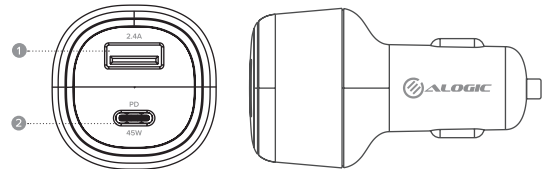

## Specifications

Model	CRCAS7
Output	USB-C: 5V/ 3A, 9V/ 3A, 15V/ 3A, 20V/ 2.25A USB-A: 5V/ 2.4A
Power	USB-C port: up to 45W Power Delivery USB-A port: up to 12W

## Features

- 45W USB-C Power Delivery, fast charging for laptops, tablets or phones.
- 12W USB-A port
- Portable, durable and functional design
- Power mode LED indicator
- Smart Charge technology
- Includes 1m USB-C to USB-C cable

## Physical Layout

- 1 USB-C Power Delivery (45W)
- 2 USB-A (12W)